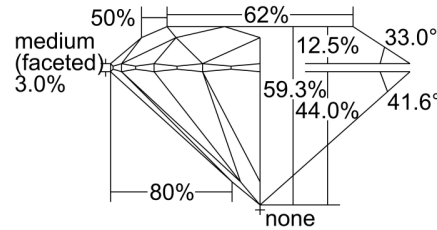

GIA REPORT
1433373985

Verify this report at GIA.edu

FACSIMILE

This is a digital representation of the original GIA Report. This representation might not be accepted in lieu of the original GIA Report in certain circumstances. The original GIA Report includes certain security features which are not reproducible on this facsimile.

GIA NATURAL DIAMOND GRADING REPORT

May 16, 2022
GIA Report Number 1433373985
Shape and Cutting Style ..... Round Brilliant
Measurements ..... 8.28 - 8.32 x 4.92 mm

GRADING RESULTS

Carat Weight ..... 2.04 carat
Color Grade ..... E
Clarity Grade VS1
Cut Grade ..... Excellent

ADDITIONAL GRADING INFORMATION

Polish ..... Excellent
Symmetry ..... Excellent
Fluorescence ..... None
Inscription(s): GIA 1433373985
Comments: Surface graining is not shown.

PROPORTIONS

Profile to actual proportions