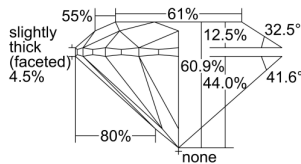

GIA®

FACSIMILE

GIA REPORT 1448552045

Verify this report at GIA.edu

GIA NATURAL DIAMOND DOSSIER®

September 21, 2022
GIA Report Number 1448552045
Shape and Cutting Style ..... Round Brilliant
Measurements ..... 4.77 - 4.79 x 2.91 mm

GRADING RESULTS

Carat Weight ..... 0.41 carat
Color Grade ..... F
Clarity Grade S11
Cut Grade ..... Excellent

ADDITIONAL GRADING INFORMATION

Polish ..... Very Good
Symmetry ..... Excellent
Fluorescence ..... Strong Blue
Clarity Characteristics ..... Cloud, Crystal, Feather
Inscription(s): GIA 1448552045

PROPORTIONS

Profile to actual proportions