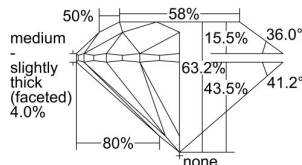

GIA®

FACSIMILE

GIA REPORT

1449788186

Verify this report at GIA.edu

GIA NATURAL DIAMOND DOSSIER®

September 29, 2022
GIA Report Number **1449788186**
Shape and Cutting Style ..... **Round Brilliant**
Measurements ..... **5.05 - 5.08 x 3.20 mm**

GRADING RESULTS

Carat Weight ..... **0.51 carat**
Color Grade ..... **L**
Clarity Grade **VS2**
Cut Grade ..... **Very Good**

ADDITIONAL GRADING INFORMATION

Polish ..... **Excellent**
Symmetry ..... **Excellent**
Fluorescence ..... **Medium Blue**
Clarity Characteristics ..... **Cloud, Crystal**
Inscription(s): **GIA 1449788186**

PROPORTIONS

Profile to actual proportions

GRADING SCALES

GIA COLOR SCALE

COLORESS	D
	E
	F
	G
	H
	I
	J
NEAR COLORESS	K
	L
FAIN	M
	N
	O
	P
	Q
VERY LIGHT	R
	S
	T
	U
	V
	W
	X
	Y
LIGHT	Z

GIA CLARITY SCALE

FLAWLESS	VERY VERY SLIGHTLY INCLUDED	VVS₁	
			VVS₂
INTERNALLY FLAWLESS	VERY SLIGHTLY INCLUDED	VS₁	
		VS₂	
SLIGHTLY INCLUDED	SLIGHTLY INCLUDED	SI₁	
		SI₂	
INCLUDED	INCLUDED	I₁	
		I₂	
		I₃	

GIA CUT SCALE

EXCELLENT	VERY GOOD	GOOD	FAIR	POOR