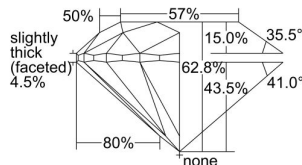

GIA®

FACSIMILE

GIA REPORT 1483834371

Verify this report at GIA.edu

GIA NATURAL DIAMOND DOSSIER®

March 17, 2024
GIA Report Number 1483834371
Shape and Cutting Style ..... Round Brilliant
Measurements ..... 4.69 - 4.72 x 2.95 mm

GRADING RESULTS

Carat Weight ..... 0.40 carat
Color Grade ..... G
Clarity Grade S11
Cut Grade ..... Very Good

ADDITIONAL GRADING INFORMATION

Polish ..... Very Good
Symmetry ..... Excellent
Fluorescence ..... Strong Blue
Clarity Characteristics ..... Crystal
Inscription(s): GIA 1483834371, 92208903

PROPORTIONS

Profile to actual proportions