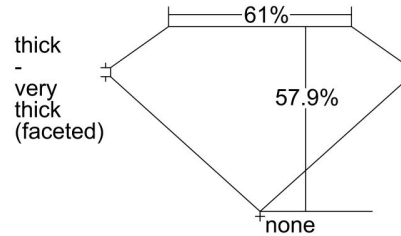

GIA NATURAL DIAMOND GRADING REPORT

March 18, 2024
 GIA Report Number 1485848282
 Shape and Cutting Style Pear Brilliant
 Measurements 9.06 x 5.63 x 3.26 mm

GRADING RESULTS

Carat Weight 1.00 carat
 Color Grade D
 Clarity Grade SI1

ADDITIONAL GRADING INFORMATION

Polish Excellent
 Symmetry Very Good
 Fluorescence Faint
 Inscription(s): GIA 1485848282
 Comments: Pinpoints are not shown.

PROPORTIONS

Profile not to actual proportions

CLARITY CHARACTERISTICS

KEY TO SYMBOLS*

- Crystal
- ~ Feather
- ◐ Cavity
- ∧ Indented Natural

* Red symbols denote internal characteristics (inclusions). Green or black symbols denote external characteristics (blemishes). Diagram is an approximate representation of the diamond, and symbols shown indicate type, position, and approximate size of clarity characteristics. All clarity characteristics may not be shown. Details of finish are not shown.