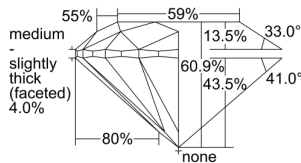

GIA®

FACSIMILE

GIA REPORT 1489875478

Verify this report at GIA.edu

GIA NATURAL DIAMOND DOSSIER®

March 21, 2024
GIA Report Number **1489875478**
Shape and Cutting Style ..... **Round Brilliant**
Measurements ..... **5.51 - 5.54 x 3.36 mm**

GRADING RESULTS

Carat Weight ..... **0.63 carat**
Color Grade ..... **I**
Clarity Grade **VS2**
Cut Grade ..... **Excellent**

ADDITIONAL GRADING INFORMATION

Polish ..... **Excellent**
Symmetry ..... **Excellent**
Fluorescence ..... **Strong Blue**
Clarity Characteristics ..... **Crystal**

Inscription(s): GIA 1489875478, 12689281

PROPORTIONS

Profile to actual proportions

GRADING SCALES

GIA COLOR SCALE	GIA CLARITY SCALE	GIA CUT SCALE	
D	FLAWLESS	EXCELLENT	
E	INTERNALLY FLAWLESS		
F		VVS₁	VERY GOOD
G	VVS₂		
H	VS₁	GOOD	
I	VS₂		
J	SI₁	FAIR	
K	SI₂		
L	I₁	POOR	
M	I₂		
N	I₃		
O			
P			
Q			
R			
S			
T			
U			
V			
W			
X			
Y			
Z