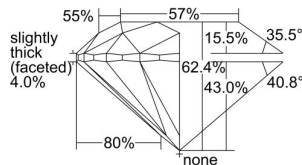

GIA®

FACSIMILE

GIA REPORT 1493298437

Verify this report at GIA.edu

GIA NATURAL DIAMOND DOSSIER®

May 08, 2024
GIA Report Number 1493298437
Shape and Cutting Style ..... Round Brilliant
Measurements ..... 4.70 - 4.73 x 2.94 mm

GRADING RESULTS

Carat Weight ..... 0.40 carat
Color Grade ..... H
Clarity Grade VS2
Cut Grade ..... Excellent

ADDITIONAL GRADING INFORMATION

Polish ..... Excellent
Symmetry ..... Excellent
Fluorescence ..... Medium Blue
Clarity Characteristics ..... Crystal

Inscription(s): GIA 1493298437, 97879706

PROPORTIONS

Profile to actual proportions