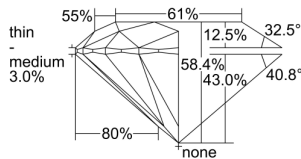

GIA®

FACSIMILE

GIA REPORT 2225348012

Verify this report at GIA.edu

GIA NATURAL DIAMOND DOSSIER®

March 23, 2022
GIA Report Number 2225348012
Shape and Cutting Style ..... Round Brilliant
Measurements ..... 5.10 - 5.12 x 2.99 mm

GRADING RESULTS

Carat Weight ..... 0.47 carat
Color Grade ..... M
Clarity Grade VS1
Cut Grade ..... Very Good

ADDITIONAL GRADING INFORMATION

Polish ..... Very Good
Symmetry ..... Very Good
Fluorescence ..... Strong Blue
Clarity Characteristics..... Crystal, Cloud, Pinpoint
Inscription(s): GIA 2225348012

PROPORTIONS

Profile to actual proportions

GRADING SCALES

GIA COLOR SCALE	GIA CLARITY SCALE	GIA CUT SCALE	
D	FLAWLESS	EXCELLENT	
E	INTERNALLY FLAWLESS		
F		VVS₁	VERY GOOD
G	VVS₂		
H	VS₁	GOOD	
I	VS₂		
J	SI₁	FAIR	
K	SI₂		
L	I₁	POOR	
M			I₂
N	I₃		
O			
P			
Q			
R			
S			
T			
U			
V			
W			
X			
Y			
Z