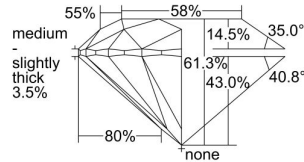

GIA®

FACSIMILE

GIA REPORT 2225351781

Verify this report at GIA.edu

GIA NATURAL DIAMOND DOSSIER®

March 21, 2022
GIA Report Number 2225351781
Shape and Cutting Style ..... Round Brilliant
Measurements ..... 4.98 - 5.01 x 3.06 mm

GRADING RESULTS

Carat Weight ..... 0.47 carat
Color Grade ..... M
Clarity Grade VVS1
Cut Grade ..... Excellent

ADDITIONAL GRADING INFORMATION

Polish ..... Very Good
Symmetry ..... Excellent
Fluorescence ..... Strong Blue
Clarity Characteristics ..... Pinpoint, Chip
Inscription(s): GIA 2225351781

PROPORTIONS

Profile to actual proportions

GRADING SCALES

GIA COLOR SCALE	GIA CLARITY SCALE	GIA CUT SCALE	
D	FLAWLESS	EXCELLENT	
E	INTERNALLY FLAWLESS		
F		VVS₁	VERY GOOD
G	VVS₂		
H	VS₁	GOOD	
I	VS₂		
J	SI₁	FAIR	
K	SI₂		
L	I₁	POOR	
M	I₂		
N	I₃		
O			
P			
Q			
R			
S			
T			
U			
V			
W			
X			
Y			
Z