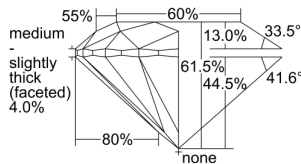

GIA®

FACSIMILE

GIA REPORT

2466753867

Verify this report at GIA.edu

GIA NATURAL DIAMOND DOSSIER®

June 02, 2023
GIA Report Number **2466753867**
Shape and Cutting Style ..... **Round Brilliant**
Measurements ..... **4.89 - 4.94 x 3.02 mm**

GRADING RESULTS

Carat Weight ..... **0.45 carat**
Color Grade ..... **J**
Clarity Grade **VS2**
Cut Grade ..... **Excellent**

ADDITIONAL GRADING INFORMATION

Polish ..... **Excellent**
Symmetry ..... **Very Good**
Fluorescence ..... **Medium Blue**
Clarity Characteristics ..... **Crystal, Cavity**
Inscription(s): **GIA 2466753867**

PROPORTIONS

Profile to actual proportions

GRADING SCALES

GIA COLOR SCALE	GIA CLARITY SCALE	GIA CUT SCALE	
D	FLAWLESS	EXCELLENT	
E	INTERNALLY FLAWLESS		
F		VVS₁	VERY GOOD
G	VVS₂		
H	VS₁	GOOD	
I	VS₂		
J	SI₁	FAIR	
K	SI₂		
L	I₁	POOR	
M	I₂		
N	I₃		
O			
P			
Q			
R			
S			
T			
U			
V			
W			
X			
Y			
Z