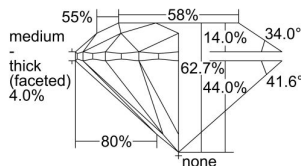

GIA®

FACSIMILE

GIA REPORT 2484854133

Verify this report at GIA.edu

GIA NATURAL DIAMOND DOSSIER®

March 19, 2024
GIA Report Number 2484854133
Shape and Cutting Style ..... Round Brilliant
Measurements ..... 4.85 - 4.88 x 3.05 mm

GRADING RESULTS

Carat Weight ..... 0.44 carat
Color Grade ..... F
Clarity Grade S11
Cut Grade ..... Very Good

ADDITIONAL GRADING INFORMATION

Polish ..... Very Good
Symmetry ..... Very Good
Fluorescence ..... Very Strong Blue
Clarity Characteristics..... Crystal, Cloud, Feather
Inscription(s): GIA 2484854133, 22838782

PROPORTIONS

Profile to actual proportions

GRADING SCALES

GIA COLOR SCALE	GIA CLARITY SCALE	GIA CUT SCALE	
D	FLAWLESS	EXCELLENT	
E	INTERNALLY FLAWLESS		
F		VVS₁	VERY GOOD
G	VVS₂		
H	VS₁	GOOD	
I	VS₂		
J	S1₁	FAIR	
K	S1₂		
L	I₁	POOR	
M	I₂		
N	I₃		
O			
P			
Q			
R			
S			
T			
U			
V			
W			
X			
Y			
Z