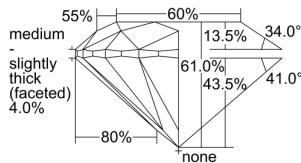

GIA®

FACSIMILE

GIA REPORT 2497299772

Verify this report at GIA.edu

GIA NATURAL DIAMOND DOSSIER®

May 09, 2024
GIA Report Number 2497299772
Shape and Cutting Style ..... Round Brilliant
Measurements ..... 4.72 - 4.75 x 2.89 mm

GRADING RESULTS

Carat Weight ..... 0.40 carat
Color Grade ..... E
Clarity Grade S11
Cut Grade ..... Excellent

ADDITIONAL GRADING INFORMATION

Polish ..... Very Good
Symmetry ..... Excellent
Fluorescence ..... Medium Blue
Clarity Characteristics..... Crystal, Cloud, Feather
Inscription(s): GIA 2497299772, 72729381

PROPORTIONS

Profile to actual proportions

GRADING SCALES

GIA COLOR SCALE	GIA CLARITY SCALE	GIA CUT SCALE	
D	FLAWLESS	EXCELLENT	
E	INTERNALLY FLAWLESS		
F		VVS₁	VERY GOOD
G	VVS₂		
H	VS₁	GOOD	
I	VS₂		
J	S1₁	FAIR	
K	S1₂		
L	I₁	POOR	
M	I₂		
N	I₃		
O			
P			
Q			
R			
S			
T			
U			
V			
W			
X			
Y			
Z