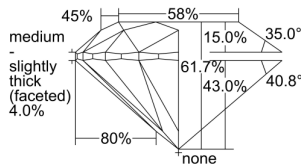

GIA®

FACSIMILE

GIA REPORT 3375502861

Verify this report at GIA.edu

GIA NATURAL DIAMOND DOSSIER®

July 23, 2024
GIA Report Number 3375502861
Shape and Cutting Style ..... Round Brilliant
Measurements ..... 5.09 - 5.10 x 3.14 mm

GRADING RESULTS

Carat Weight ..... 0.50 carat
Color Grade I
Clarity Grade VS1
Cut Grade ..... Excellent

ADDITIONAL GRADING INFORMATION

Polish ..... Excellent
Symmetry ..... Excellent
Fluorescence ..... None
Clarity Characteristics..... Crystal, Cloud, Pinpoint, Needle
Inscription(s): GIA 3375502861

PROPORTIONS

Profile to actual proportions

GRADING SCALES

GIA COLOR SCALE	GIA CLARITY SCALE	GIA CUT SCALE	
D	FLAWLESS	EXCELLENT	
E	INTERNALLY FLAWLESS		
F		VVS₁	VERY GOOD
G	VVS₂		
H	VS₁	GOOD	
I	VS₂		
J	SI₁	FAIR	
K	SI₂		
L	I₁	POOR	
M	I₂		
N	I₃		
O			
P			
Q			
R			
S			
T			
U			
V			
W			
X			
Y			
Z