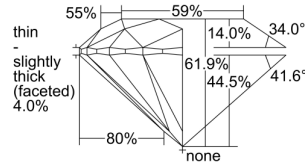

GIA®

FACSIMILE

GIA REPORT 3445788192

Verify this report at GIA.edu

GIA NATURAL DIAMOND DOSSIER®

September 29, 2022
GIA Report Number **3445788192**
Shape and Cutting Style ..... **Round Brilliant**
Measurements ..... **5.11 - 5.14 x 3.17 mm**

GRADING RESULTS

Carat Weight ..... **0.51 carat**
Color Grade ..... **L**
Clarity Grade **VS2**
Cut Grade ..... **Excellent**

ADDITIONAL GRADING INFORMATION

Polish ..... **Excellent**
Symmetry ..... **Excellent**
Fluorescence ..... **Medium Blue**
Clarity Characteristics ..... **Cloud, Crystal**
Inscription(s): **GIA 3445788192**

PROPORTIONS

Profile to actual proportions

GRADING SCALES

GIA COLOR SCALE	GIA CLARITY SCALE	GIA CUT SCALE	
D	FLAWLESS	EXCELLENT	
E	INTERNALLY FLAWLESS		
F		VVS₁	VERY GOOD
G	VVS₂		
H	VS₁	GOOD	
I	VS₂		
J	SI₁	FAIR	
K	SI₂		
L	I₁	POOR	
M	I₂		
N	I₃		
O			
P			
Q			
R			
S			
T			
U			
V			
W			
X			
Y			
Z