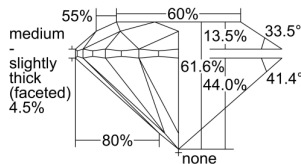

GIA®

FACSIMILE

GIA REPORT 3495299420

Verify this report at GIA.edu

GIA NATURAL DIAMOND DOSSIER®

May 08, 2024
GIA Report Number 3495299420
Shape and Cutting Style ..... Round Brilliant
Measurements ..... 4.70 - 4.74 x 2.91 mm

GRADING RESULTS

Carat Weight ..... 0.40 carat
Color Grade ..... F
Clarity Grade S11
Cut Grade ..... Excellent

ADDITIONAL GRADING INFORMATION

Polish ..... Excellent
Symmetry ..... Excellent
Fluorescence ..... Medium Blue
Clarity Characteristics ..... Crystal
Inscription(s): GIA 3495299420, 89968959

PROPORTIONS

Profile to actual proportions