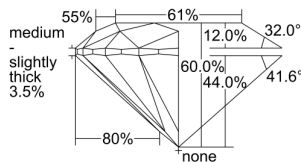

GIA®

FACSIMILE

GIA REPORT 5221349594

Verify this report at GIA.edu

GIA NATURAL DIAMOND DOSSIER®

March 18, 2022
GIA Report Number 5221349594
Shape and Cutting Style ..... Round Brilliant
Measurements ..... 5.32 - 5.35 x 3.20 mm

GRADING RESULTS

Carat Weight ..... 0.55 carat
Color Grade L
Clarity Grade VS2
Cut Grade ..... Very Good

ADDITIONAL GRADING INFORMATION

Polish ..... Excellent
Symmetry ..... Excellent
Fluorescence ..... Medium Blue
Clarity Characteristics ..... Crystal, Cloud
Inscription(s): GIA 5221349594

PROPORTIONS

Profile to actual proportions

GRADING SCALES

GIA COLOR SCALE	GIA CLARITY SCALE	GIA CUT SCALE	
D	FLAWLESS	EXCELLENT	
E	INTERNALLY FLAWLESS		
F		VVS₁	VERY GOOD
G	VVS₂		
H	VS₁	GOOD	
I	VS₂		
J	SI₁	FAIR	
K	SI₂		
L	I₁	POOR	
M			I₂
N	I₃		
O			
P			
Q			
R			
S			
T			
U			
V			
W			
X			
Y			
Z