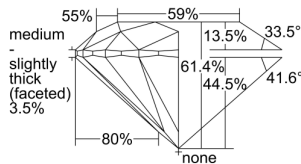

GIA®

FACSIMILE

GIA REPORT 5222349306

Verify this report at GIA.edu

GIA NATURAL DIAMOND DOSSIER®

March 18, 2022
GIA Report Number 5222349306
Shape and Cutting Style ..... Round Brilliant
Measurements ..... 5.26 - 5.31 x 3.25 mm

GRADING RESULTS

Carat Weight ..... 0.55 carat
Color Grade ..... M
Clarity Grade VS2
Cut Grade ..... Excellent

ADDITIONAL GRADING INFORMATION

Polish ..... Very Good
Symmetry ..... Excellent
Fluorescence ..... Medium Blue
Clarity Characteristics ..... Crystal, Cloud
Inscription(s): GIA 5222349306

PROPORTIONS

Profile to actual proportions

GRADING SCALES

GIA COLOR SCALE	GIA CLARITY SCALE	GIA CUT SCALE	
D	FLAWLESS	EXCELLENT	
E	INTERNALLY FLAWLESS		
F		VVS₁	VERY GOOD
G	VVS₂		
H	VS₁	GOOD	
I	VS₂		
J	SI₁	FAIR	
K	SI₂		
L	I₁	POOR	
M	I₂		
N	I₃		
O			
P			
Q			
R			
S			
T			
U			
V			
W			
X			
Y			
Z