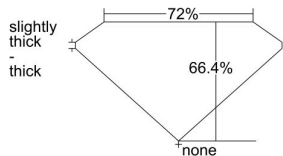

GIA®

FACSIMILE

GIA REPORT 5323245451

Verify this report at GIA.edu

GIA NATURAL DIAMOND DOSSIER®

March 14, 2019
GIA Report Number 5323245451
Shape and Cutting Style ..... Square Modified Brilliant
Measurements ..... 4.31 x 4.19 x 2.78 mm

GRADING RESULTS

Carat Weight ..... 0.41 carat
Color Grade ..... F
Clarity Grade I2

ADDITIONAL GRADING INFORMATION

Polish ..... Excellent
Symmetry ..... Very Good
Fluorescence ..... None
Clarity Characteristics ..... Crystal
Inscription(s): GIA 5323245451

PROPORTIONS

Profile not to actual proportions

GRADING SCALES

GIA COLOR SCALE		GIA CLARITY SCALE			
COLORLESS	D	VERY VERY SLIGHTLY INCLUDED	FLAWLESS		
	E		INTERNALLY FLAWLESS		
	F		VVS₁		
	NEAR COLORLESS	G	VERY SLIGHTLY INCLUDED	VVS₂	
		H		VS₁	
		FANT	I	SLIGHTLY INCLUDED	VS₂
			J		SI₁
	LIGHT	K	INCLUDED	SI₂	
		L		I₁	
		M		I₂	
VERY LIGHT		N	INCLUDED	I₃	
		O			
P					
Q					
R					
S					
T					
U					
V					
W					
X					
Y					
Z