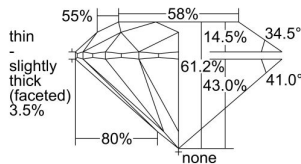

GIA®

FACSIMILE

GIA REPORT

5436928707

Verify this report at GIA.edu

GIA NATURAL DIAMOND DOSSIER®

July 11, 2022
GIA Report Number **5436928707**
Shape and Cutting Style ..... **Round Brilliant**
Measurements ..... **5.17 - 5.19 x 3.17 mm**

GRADING RESULTS

Carat Weight ..... **0.52 carat**
Color Grade ..... **L**
Clarity Grade **VS2**
Cut Grade ..... **Excellent**

ADDITIONAL GRADING INFORMATION

Polish ..... **Excellent**
Symmetry ..... **Excellent**
Fluorescence ..... **Strong Blue**
Clarity Characteristics ..... **Feather, Crystal**
Inscription(s): **GIA 5436928707**

PROPORTIONS

Profile to actual proportions

GRADING SCALES

GIA COLOR SCALE

COLORED	D
	E
	F
	G
	H
	I
	J
NEAR COLORLESS	K
	L
	M
	N
	O
	P
	Q
	R
	S
	T
	U
	V
	W
	X
	Y
	Z

GIA CLARITY SCALE

VERY VERY SLIGHTLY INCLUDED	FLAWLESS
	INTERNALLY FLAWLESS
VERY SLIGHTLY INCLUDED	VVS₁
	VVS₂
SLIGHTLY INCLUDED	VS₁
	VS₂
INCLUDED	SI₁
	SI₂
	I₁
	I₂
	I₃

GIA CUT SCALE

EXCELLENT
VERY GOOD
GOOD
FAIR
POOR