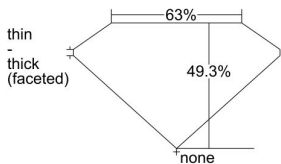

GIA®

FACSIMILE

GIA REPORT 6425614657

Verify this report at GIA.edu

GIA NATURAL DIAMOND DOSSIER®

March 13, 2022
GIA Report Number 6425614657
Shape and Cutting Style ..... Pear Brilliant
Measurements ..... 8.46 x 5.33 x 2.63 mm

GRADING RESULTS

Carat Weight ..... 0.73 carat
Color Grade ..... D
Clarity Grade VS1

ADDITIONAL GRADING INFORMATION

Polish ..... Excellent
Symmetry ..... Very Good
Fluorescence ..... Medium Blue
Clarity Characteristics ..... Crystal, Pinpoint
Inscription(s): GIA 6425614657

PROPORTIONS

Profile not to actual proportions

GRADING SCALES

GIA COLOR SCALE		GIA CLARITY SCALE			
COLORLESS	D	VERY VERY SLIGHTLY INCLUDED	FLAWLESS		
	E		INTERNALLY FLAWLESS		
	F	VERY SLIGHTLY INCLUDED	VVS₁		
	G		VVS₂		
	H		VS₁		
	NEAR COLORLESS	I	SLIGHTLY INCLUDED	VS₂	
		J		SI₁	
		FAINT	K	INCLUDED	SI₂
			L		I₁
			M		I₂
VERT LIGHT	N	LIGHT	I₃		
	O				
	P				
	Q				
	R