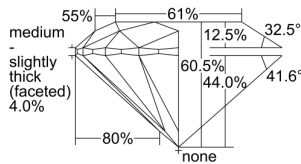

GIA®

FACSIMILE

GIA REPORT 6431698294

Verify this report at GIA.edu

GIA NATURAL DIAMOND DOSSIER®

June 16, 2022
GIA Report Number **6431698294**
Shape and Cutting Style ..... **Round Brilliant**
Measurements ..... **5.19 - 5.21 x 3.15 mm**

GRADING RESULTS

Carat Weight ..... **0.52 carat**
Color Grade ..... **L**
Clarity Grade **VS1**
Cut Grade ..... **Excellent**

ADDITIONAL GRADING INFORMATION

Polish ..... **Excellent**
Symmetry ..... **Very Good**
Fluorescence ..... **Strong Blue**
Clarity Characteristics ..... **Crystal**
Inscription(s): **GIA 6431698294**

PROPORTIONS

Profile to actual proportions