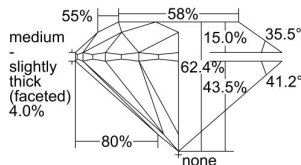

GIA®

FACSIMILE

GIA REPORT 6432147964

Verify this report at GIA.edu

GIA NATURAL DIAMOND DOSSIER®

April 25, 2022
GIA Report Number **6432147964**
Shape and Cutting Style ..... **Round Brilliant**
Measurements ..... **4.70 - 4.74 x 2.95 mm**

GRADING RESULTS

Carat Weight ..... **0.40 carat**
Color Grade ..... **I**
Clarity Grade **S11**
Cut Grade ..... **Very Good**

ADDITIONAL GRADING INFORMATION

Polish ..... **Excellent**
Symmetry ..... **Good**
Fluorescence ..... **Strong Blue**
Clarity Characteristics ..... **Twinning Wisp**
Inscription(s): **GIA 6432147964**

PROPORTIONS

Profile to actual proportions

GRADING SCALES

GIA COLOR SCALE	GIA CLARITY SCALE	GIA CUT SCALE	
D	FLAWLESS	EXCELLENT	
E	INTERNALLY FLAWLESS		
F		VVS₁	VERY GOOD
G	VVS₂		
H	VS₁	GOOD	
I	VS₂		
J	S1₁	FAIR	
K	S1₂		
L	I₁	POOR	
M	I₂		
N	I₃		
O			
P			
Q			
R			
S			
T			
U			
V			
W			
X			
Y			
Z