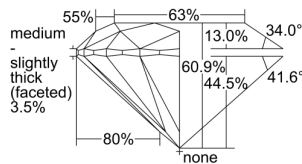

GIA®

FACSIMILE

GIA REPORT

6442775234

Verify this report at GIA.edu

GIA NATURAL DIAMOND DOSSIER®

September 29, 2022
GIA Report Number **6442775234**
Shape and Cutting Style ..... **Round Brilliant**
Measurements ..... **5.12 - 5.17 x 3.13 mm**

GRADING RESULTS

Carat Weight ..... **0.51 carat**
Color Grade ..... **M**
Clarity Grade **VS2**
Cut Grade ..... **Very Good**

ADDITIONAL GRADING INFORMATION

Polish ..... **Excellent**
Symmetry ..... **Excellent**
Fluorescence ..... **Medium Blue**
Clarity Characteristics ..... **Crystal**
Inscription(s): **GIA 6442775234**

PROPORTIONS

Profile to actual proportions

GRADING SCALES

GIA COLOR SCALE

COLORED	D
	E
	F
	G
	H
	I
	J
NEAR COLORLESS	K
	L
FLAWT	M
	N
	O
	P
	R
	S
	T
	U
	V
	W
	X
	Y
LIGHT	Z

GIA CLARITY SCALE

VERY VERY SLIGHTLY INCLUDED	FLAWLESS
	INTERNALLY FLAWLESS
VERY SLIGHTLY INCLUDED	VVS₁
	VVS₂
SLIGHTLY INCLUDED	VS₁
	VS₂
INCLUDED	SI₁
	SI₂
	I₁
	I₂
	I₃

GIA CUT SCALE

EXCELLENT
VERY GOOD
GOOD
FAIR
POOR