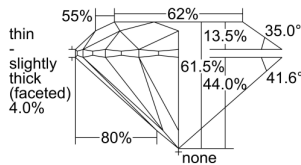

GIA®

FACSIMILE

GIA REPORT 6442788081

Verify this report at GIA.edu

GIA NATURAL DIAMOND DOSSIER®

September 29, 2022
GIA Report Number **6442788081**
Shape and Cutting Style ..... **Round Brilliant**
Measurements ..... **5.08 - 5.09 x 3.13 mm**

GRADING RESULTS

Carat Weight ..... **0.50 carat**
Color Grade ..... **L**
Clarity Grade **VS1**
Cut Grade ..... **Very Good**

ADDITIONAL GRADING INFORMATION

Polish ..... **Excellent**
Symmetry ..... **Excellent**
Fluorescence ..... **Medium Blue**
Clarity Characteristics..... **Crystal, Cloud, Pinpoint**
Inscription(s): **GIA 6442788081**

PROPORTIONS

Profile to actual proportions

GRADING SCALES

GIA COLOR SCALE	GIA CLARITY SCALE	GIA CUT SCALE	
D	FLAWLESS	EXCELLENT	
E	INTERNALLY FLAWLESS		
F		VVS₁	VERY GOOD
G	VVS₂		
H	VS₁	GOOD	
I	VS₂		
J	SI₁	FAIR	
K	SI₂		
L	I₁	POOR	
M	I₂		
N	I₃		
O			
P			
Q			
R			
S			
T			
U			
V			
W			
X			
Y			
Z