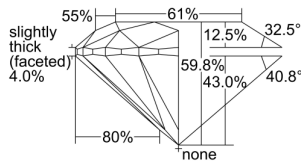

GIA®

FACSIMILE

GIA REPORT 6481834141

Verify this report at GIA.edu

GIA NATURAL DIAMOND DOSSIER®

March 17, 2024
GIA Report Number **6481834141**
Shape and Cutting Style ..... **Round Brilliant**
Measurements ..... **4.75 - 4.78 x 2.85 mm**

GRADING RESULTS

Carat Weight ..... **0.40 carat**
Color Grade ..... **F**
Clarity Grade **VS2**
Cut Grade ..... **Very Good**

ADDITIONAL GRADING INFORMATION

Polish ..... **Excellent**
Symmetry ..... **Very Good**
Fluorescence ..... **Very Strong Blue**
Clarity Characteristics ..... **Crystal**
Inscription(s): GIA 6481834141, 96621022

PROPORTIONS

GRADING SCALES

GIA COLOR SCALE	GIA CLARITY SCALE	GIA CUT SCALE	
D	FLAWLESS	EXCELLENT	
E	INTERNALLY FLAWLESS		
F		VVS₁	VERY GOOD
G	VVS₂		
H	VS₁	GOOD	
I	VS₂		
J	SI₁	FAIR	
K	SI₂		
L	I₁	POOR	
M	I₂		
N	I₃		
O			
P			
Q			
R			
S			
T			
U			
V			
W			
X			
Y			
Z