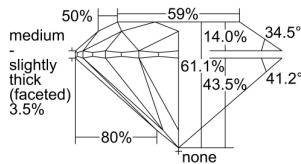

GIA®

FACSIMILE

GIA REPORT 6491138578

Verify this report at GIA.edu

GIA NATURAL DIAMOND DOSSIER®

April 22, 2024
GIA Report Number 6491138578
Shape and Cutting Style ..... Round Brilliant
Measurements ..... 5.23 - 5.25 x 3.21 mm

GRADING RESULTS

Carat Weight ..... 0.54 carat
Color Grade ..... H
Clarity Grade VS1
Cut Grade ..... Excellent

ADDITIONAL GRADING INFORMATION

Polish ..... Excellent
Symmetry ..... Excellent
Fluorescence ..... None
Clarity Characteristics ..... Crystal, Pinpoint
Inscription(s): GIA 6491138578

PROPORTIONS

Profile to actual proportions

GRADING SCALES

GIA COLOR SCALE

COLORLESS	D
	E
	F
	G
	H
	I
	J
NEAR COLORLESS	K
	L
	M
	N
	O
	P
	Q
	R
	S
	T
	U
	V
	W
	X
	Y
LIGHT	Z

GIA CLARITY SCALE

FLAWLESS	VERY VERY SLIGHTLY INCLUDED	VVS₁	VVS₂	VS₁	VS₂	SI₁	SI₂	I₁	I₂	I₃	
											FLAWLESS
INTERNALLY FLAWLESS	VERY SLIGHTLY INCLUDED										

GIA CUT SCALE

EXCELLENT
VERY GOOD
GOOD
FAIR
POOR