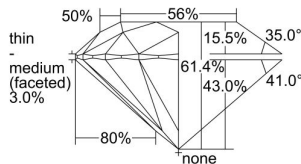

GIA®

FACSIMILE

GIA REPORT 6491138741

Verify this report at GIA.edu

GIA NATURAL DIAMOND DOSSIER®

April 22, 2024
GIA Report Number 6491138741
Shape and Cutting Style ..... Round Brilliant
Measurements ..... 4.81 - 4.83 x 2.96 mm

GRADING RESULTS

Carat Weight ..... 0.41 carat
Color Grade ..... J
Clarity Grade VS1
Cut Grade ..... Excellent

ADDITIONAL GRADING INFORMATION

Polish ..... Excellent
Symmetry ..... Excellent
Fluorescence ..... Faint
Clarity Characteristics ..... Crystal, Cloud
Inscription(s): GIA 6491138741

PROPORTIONS

Profile to actual proportions

GRADING SCALES

GIA COLOR SCALE	GIA CLARITY SCALE	GIA CUT SCALE	
D	FLAWLESS	EXCELLENT	
E	INTERNALLY FLAWLESS		
F		VVS₁	VERY GOOD
G	VVS₂		
H	VS₁	GOOD	
I	VS₂		
J	SI₁	FAIR	
K	SI₂		
L	I₁	POOR	
M	I₂		
N	I₃		
O			
P			
Q			
R			
S			
T			
U			
V			
W			
X			
Y			
Z