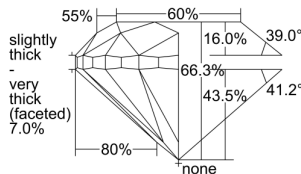

GIA®

FACSIMILE

GIA REPORT 6492583976

Verify this report at GIA.edu

GIA NATURAL DIAMOND DOSSIER®

June 05, 2024
GIA Report Number **6492583976**
Shape and Cutting Style ..... **Round Brilliant**
Measurements ..... **4.81 - 4.86 x 3.21 mm**

GRADING RESULTS

Carat Weight ..... **0.50 carat**
Color Grade ..... **E**
Clarity Grade **S12**
Cut Grade ..... **Fair**

ADDITIONAL GRADING INFORMATION

Polish ..... **Good**
Symmetry ..... **Very Good**
Fluorescence ..... **Medium Blue**
Clarity Characteristics..... **Crystal, Cloud, Feather**
Inscription(s): **GIA 6492583976**

PROPORTIONS

Profile to actual proportions

GRADING SCALES

GIA COLOR SCALE

COLOREDNESS	D
	E
	F
	G
	H
	I
	J
NEAR COLORLESS	K
	L
Faint	M
	N
	O
	P
Very Light	R
	S
	T
	U
	V
Light	W
	X
	Y
	Z

GIA CLARITY SCALE

FLAWLESS	VERY VERY SLIGHTLY INCLUDED	VVS₁	
			VVS₂
INTERNALLY FLAWLESS	VERY SLIGHTLY INCLUDED	VS₁	
		VS₂	
SLIGHTLY INCLUDED	SLIGHTLY INCLUDED	SI₁	
		SI₂	
INCLUDED	INCLUDED	I₁	
		I₂	
		I₃	

GIA CUT SCALE

EXCELLENT	VERY GOOD	GOOD	FAIR	POOR