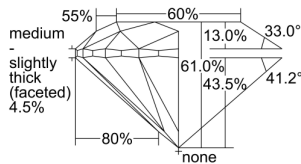

GIA®

FACSIMILE

GIA REPORT 6495298653

Verify this report at GIA.edu

GIA NATURAL DIAMOND DOSSIER®

May 08, 2024
GIA Report Number 6495298653
Shape and Cutting Style ..... Round Brilliant
Measurements ..... 4.78 - 4.81 x 2.92 mm

GRADING RESULTS

Carat Weight ..... 0.41 carat
Color Grade ..... F
Clarity Grade S11
Cut Grade ..... Excellent

ADDITIONAL GRADING INFORMATION

Polish ..... Excellent
Symmetry ..... Excellent
Fluorescence ..... Medium Blue
Clarity Characteristics ..... Crystal, Cloud
Inscription(s): GIA 6495298653, 39820700

PROPORTIONS

Profile to actual proportions

GRADING SCALES

GIA COLOR SCALE	GIA CLARITY SCALE	GIA CUT SCALE	
D	FLAWLESS	EXCELLENT	
E	INTERNALLY FLAWLESS		
F		VVS₁	VERY GOOD
G	VVS₂		
H	VS₁	GOOD	
I	VS₂		
J	S1₁	FAIR	
K	S1₂		
L	I₁	POOR	
M	I₂		
N	I₃		
O			
P			
Q			
R			
S			
T			
U			
V			
W			
X			
Y			
Z