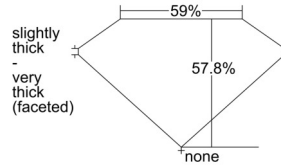

GIA®

FACSIMILE

GIA REPORT 6505648349

Verify this report at GIA.edu

GIA NATURAL DIAMOND DOSSIER®

October 15, 2024
GIA Report Number 6505648349
Shape and Cutting Style ..... Heart Brilliant
Measurements ..... 5.91 x 6.56 x 3.79 mm

GRADING RESULTS

Carat Weight ..... 0.86 carat
Color Grade ..... J
Clarity Grade VS1

ADDITIONAL GRADING INFORMATION

Polish ..... Excellent
Symmetry ..... Very Good
Fluorescence ..... Faint
Clarity Characteristics ..... Crystal, Needle, Pinpoint
Inspection(s): GIA 6505648349

PROPORTIONS

Profile not to actual proportions

GRADING SCALES

GIA COLOR SCALE		GIA CLARITY SCALE	
NEAR COLORLESS	D	VERY VERY SLIGHTLY INCLUDED	FLAWLESS
	E		INTERNALLY FLAWLESS
	F		VVS₁
	G		VVS₂
	H		VS₁
	I		VS₂
	J		SI₁
	K		SI₂
	L		I₁
	M		I₂
FAINT	N	INCLUDED	I₃
	O		
	P		
	Q		
VERY LIGHT	R		
	S		
	T		
	U		
LIGHT	V		
	W		
	X		
	Y		
	Z