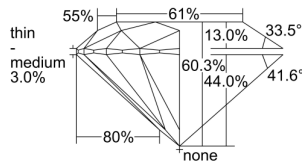

GIA®

FACSIMILE

GIA REPORT

7446774006

Verify this report at GIA.edu

GIA NATURAL DIAMOND DOSSIER®

September 28, 2022
GIA Report Number **7446774006**
Shape and Cutting Style ..... **Round Brilliant**
Measurements ..... **4.82 - 4.85 x 2.92 mm**

GRADING RESULTS

Carat Weight ..... **0.41 carat**
Color Grade ..... **L**
Clarity Grade **VVS1**
Cut Grade ..... **Excellent**

ADDITIONAL GRADING INFORMATION

Polish ..... **Excellent**
Symmetry ..... **Excellent**
Fluorescence ..... **Medium Blue**
Clarity Characteristics ..... **Feather**
Inscription(s): **GIA 7446774006**

PROPORTIONS

Profile to actual proportions

GRADING SCALES

GIA COLOR SCALE	GIA CLARITY SCALE	GIA CUT SCALE	
D	FLAWLESS	EXCELLENT	
E	INTERNALLY FLAWLESS		
F		VVS₁	VERY GOOD
G	VVS₂		
H	VS₁	GOOD	
I	VS₂		
J	SI₁	FAIR	
K	SI₂		
L	I₁	POOR	
M			
N			
O	I₂		
P			
Q	I₃		
R			
S			
T			
U			
V			
W			
X			
Y			
Z