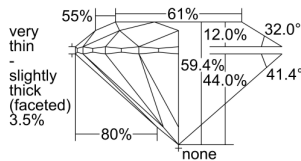

GIA®

FACSIMILE

GIA REPORT

7446774166

Verify this report at GIA.edu

GIA NATURAL DIAMOND DOSSIER®

September 28, 2022
GIA Report Number **7446774166**
Shape and Cutting Style ..... **Round Brilliant**
Measurements ..... **5.01 - 5.06 x 2.99 mm**

GRADING RESULTS

Carat Weight ..... **0.45 carat**
Color Grade ..... **L**
Clarity Grade **VS2**
Cut Grade ..... **Very Good**

ADDITIONAL GRADING INFORMATION

Polish ..... **Excellent**
Symmetry ..... **Very Good**
Fluorescence ..... **Faint**
Clarity Characteristics ..... **Crystal**
Inscription(s): **GIA 7446774166**

PROPORTIONS

Profile to actual proportions

GRADING SCALES

GIA COLOR SCALE	GIA CLARITY SCALE	GIA CUT SCALE
D	FLAWLESS	EXCELLENT
E	INTERNALLY FLAWLESS	
F	VVS₁	VERY GOOD
G		
H	VS₁	GOOD
I		
J	VS₂	FAIR
K		
L	SI₁	
M		
N	SI₂	POOR
O		
P	I₁	
Q	I₂	
R	I₃	
S		
T		
U		
V		
W		
X		
Y		
Z