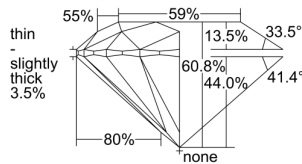

GIA®

FACSIMILE

GIA REPORT 7448774115

Verify this report at GIA.edu

GIA NATURAL DIAMOND DOSSIER®

September 28, 2022
GIA Report Number 7448774115
Shape and Cutting Style ..... Round Brilliant
Measurements ..... 4.97 - 4.99 x 3.03 mm

GRADING RESULTS

Carat Weight ..... 0.45 carat
Color Grade L
Clarity Grade VVS1
Cut Grade ..... Excellent

ADDITIONAL GRADING INFORMATION

Polish ..... Excellent
Symmetry ..... Excellent
Fluorescence ..... Medium Blue
Clarity Characteristics..... Pinpoint, Indented Natural
Inscription(s): GIA 7448774115

PROPORTIONS

Profile to actual proportions

GRADING SCALES

GIA COLOR SCALE	GIA CLARITY SCALE	GIA CUT SCALE
COLOURLESS	FLAWLESS	EXCELLENT
D	INTERNALLY FLAWLESS	
E	VVS₁	VERY GOOD
F		
G	VS₁	GOOD
H		
I	SI₁	FAIR
J		
K	I₁	POOR
L		
M	I₂	
N		
O	I₃	
P		
Q		
R		
S		
T		
U		
V		
W		
X		
Y		
Z