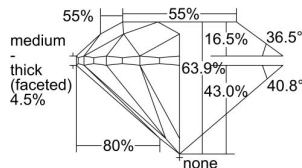

GIA®

FACSIMILE

GIA REPORT

7488854240

Verify this report at GIA.edu

GIA NATURAL DIAMOND DOSSIER®

March 18, 2024
GIA Report Number **7488854240**
Shape and Cutting Style ..... **Round Brilliant**
Measurements ..... **4.71 - 4.76 x 3.03 mm**

GRADING RESULTS

Carat Weight ..... **0.42 carat**
Color Grade ..... **I**
Clarity Grade **VS1**
Cut Grade ..... **Very Good**

ADDITIONAL GRADING INFORMATION

Polish ..... **Very Good**
Symmetry ..... **Very Good**
Fluorescence ..... **Strong Blue**
Clarity Characteristics ..... **Cloud, Pinpoint**
Inscription(s): GIA 7488854240, 76669172

PROPORTIONS

Profile to actual proportions

GRADING SCALES

GIA COLOR SCALE	GIA CLARITY SCALE	GIA CUT SCALE	
D	FLAWLESS	EXCELLENT	
E	INTERNALLY FLAWLESS		
F		VVS₁	VERY GOOD
G	VVS₂		
H	VS₁	GOOD	
I	VS₂		
J	SI₁	FAIR	
K	SI₂		
L	I₁	POOR	
M	I₂		
N	I₃		
O			
P			
Q			
R			
S			
T			
U			
V			
W			
X			
Y			
Z