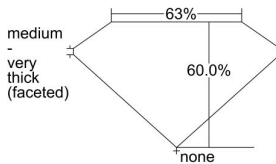

GIA®

FACSIMILE

GIA REPORT 7491572651

Verify this report at GIA.edu

GIA NATURAL DIAMOND DOSSIER®

June 06, 2024
GIA Report Number **7491572651**
Shape and Cutting Style ..... **Pear Brilliant**
Measurements ..... **8.45 x 5.22 x 3.13 mm**

GRADING RESULTS

Carat Weight ..... **0.83 carat**
Color Grade ..... **E**
Clarity Grade **S11**

ADDITIONAL GRADING INFORMATION

Polish ..... **Excellent**
Symmetry ..... **Excellent**
Fluorescence ..... **None**
Clarity Characteristics..... **Crystal, Feather, Cloud**
Inscription(s): **GIA 7491572651**

PROPORTIONS

Profile not to actual proportions

GRADING SCALES

GIA COLOR SCALE		GIA CLARITY SCALE			
COLORLESS	D	VERY VERY SLIGHTLY INCLUDED	FLAWLESS		
	E		INTERNALLY FLAWLESS		
	F	VERY SLIGHTLY INCLUDED	VVS₁		
	G		VVS₂		
	H		VS₁		
	NEAR COLORLESS	I	SLIGHTLY INCLUDED	VS₂	
		J		S1₁	
		FAINT	K	INCLUDED	S1₂
			L		I₁
			M		I₂
VERT LIGHT	N	LIGHT	I₃		
	O				
	P				
	Q				
	R