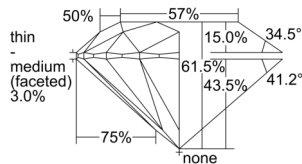

GIA®

FACSIMILE

GIA REPORT

7506338758

Verify this report at GIA.edu

GIA NATURAL DIAMOND DOSSIER®

September 03, 2024
GIA Report Number 7506338758
Shape and Cutting Style ..... Round Brilliant
Measurements ..... 4.79 - 4.81 x 2.95 mm

GRADING RESULTS

Carat Weight ..... 0.41 carat
Color Grade ..... H
Clarity Grade VS2
Cut Grade ..... Excellent

ADDITIONAL GRADING INFORMATION

Polish ..... Excellent
Symmetry ..... Excellent
Fluorescence ..... Faint
Clarity Characteristics ..... Crystal, Cloud
Inscription(s): GIA 7506338758

PROPORTIONS

Profile to actual proportions

GRADING SCALES

GIA COLOR SCALE	GIA CLARITY SCALE	GIA CUT SCALE	
D	FLAWLESS	EXCELLENT	
E	INTERNALLY FLAWLESS		
F		VVS₁	VERY GOOD
G	VVS₂		
H	VS₁	GOOD	
I	VS₂		
J	SI₁	FAIR	
K	SI₂		
L	I₁	POOR	
M	I₂		
N	I₃		
O			
P			
Q			
R			
S			
T			
U			
V			
W			
X			
Y			
Z