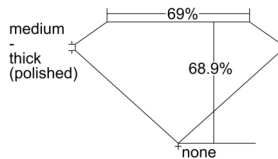

GIA®

FACSIMILE

GIA REPORT 7506425640

Verify this report at GIA.edu

GIA NATURAL DIAMOND DOSSIER®

September 16, 2024
GIA Report Number 7506425640
Shape and Cutting Style ..... **Cut-Cornered Rectangular Modified Brilliant**
Measurements ..... 6.04 x 4.44 x 3.06 mm

GRADING RESULTS

Carat Weight ..... 0.70 carat
Color Grade ..... J
Clarity Grade VS1

ADDITIONAL GRADING INFORMATION

Polish ..... Very Good
Symmetry ..... Excellent
Fluorescence ..... Strong Blue
Clarity Characteristics..... Indented Natural, Pinpoint
Inscription(s): GIA 7506425640

PROPORTIONS

Profile not to actual proportions

GRADING SCALES

GIA COLOR SCALE		GIA CLARITY SCALE			
COLORLESS	D	VERY VERY SLIGHTLY INCLUDED	FLAWLESS		
	E		INTERNALLY FLAWLESS		
	F	VERY SLIGHTLY INCLUDED	VS₁		
	G		VS₂		
	H		VS₁		
	NEAR COLORLESS	I	SLIGHTLY INCLUDED	VS₂	
		J		SI₁	
		FAINT	K	INCLUDED	SI₂
			L		I₁
			M		I₂
VERT LIGHT	N	LIGHT	I₃		
	O				
	P				
	Q				
	R				
	S				
	T				
LIGHT	U				
	V				
	W				
	X				
Y					
Z